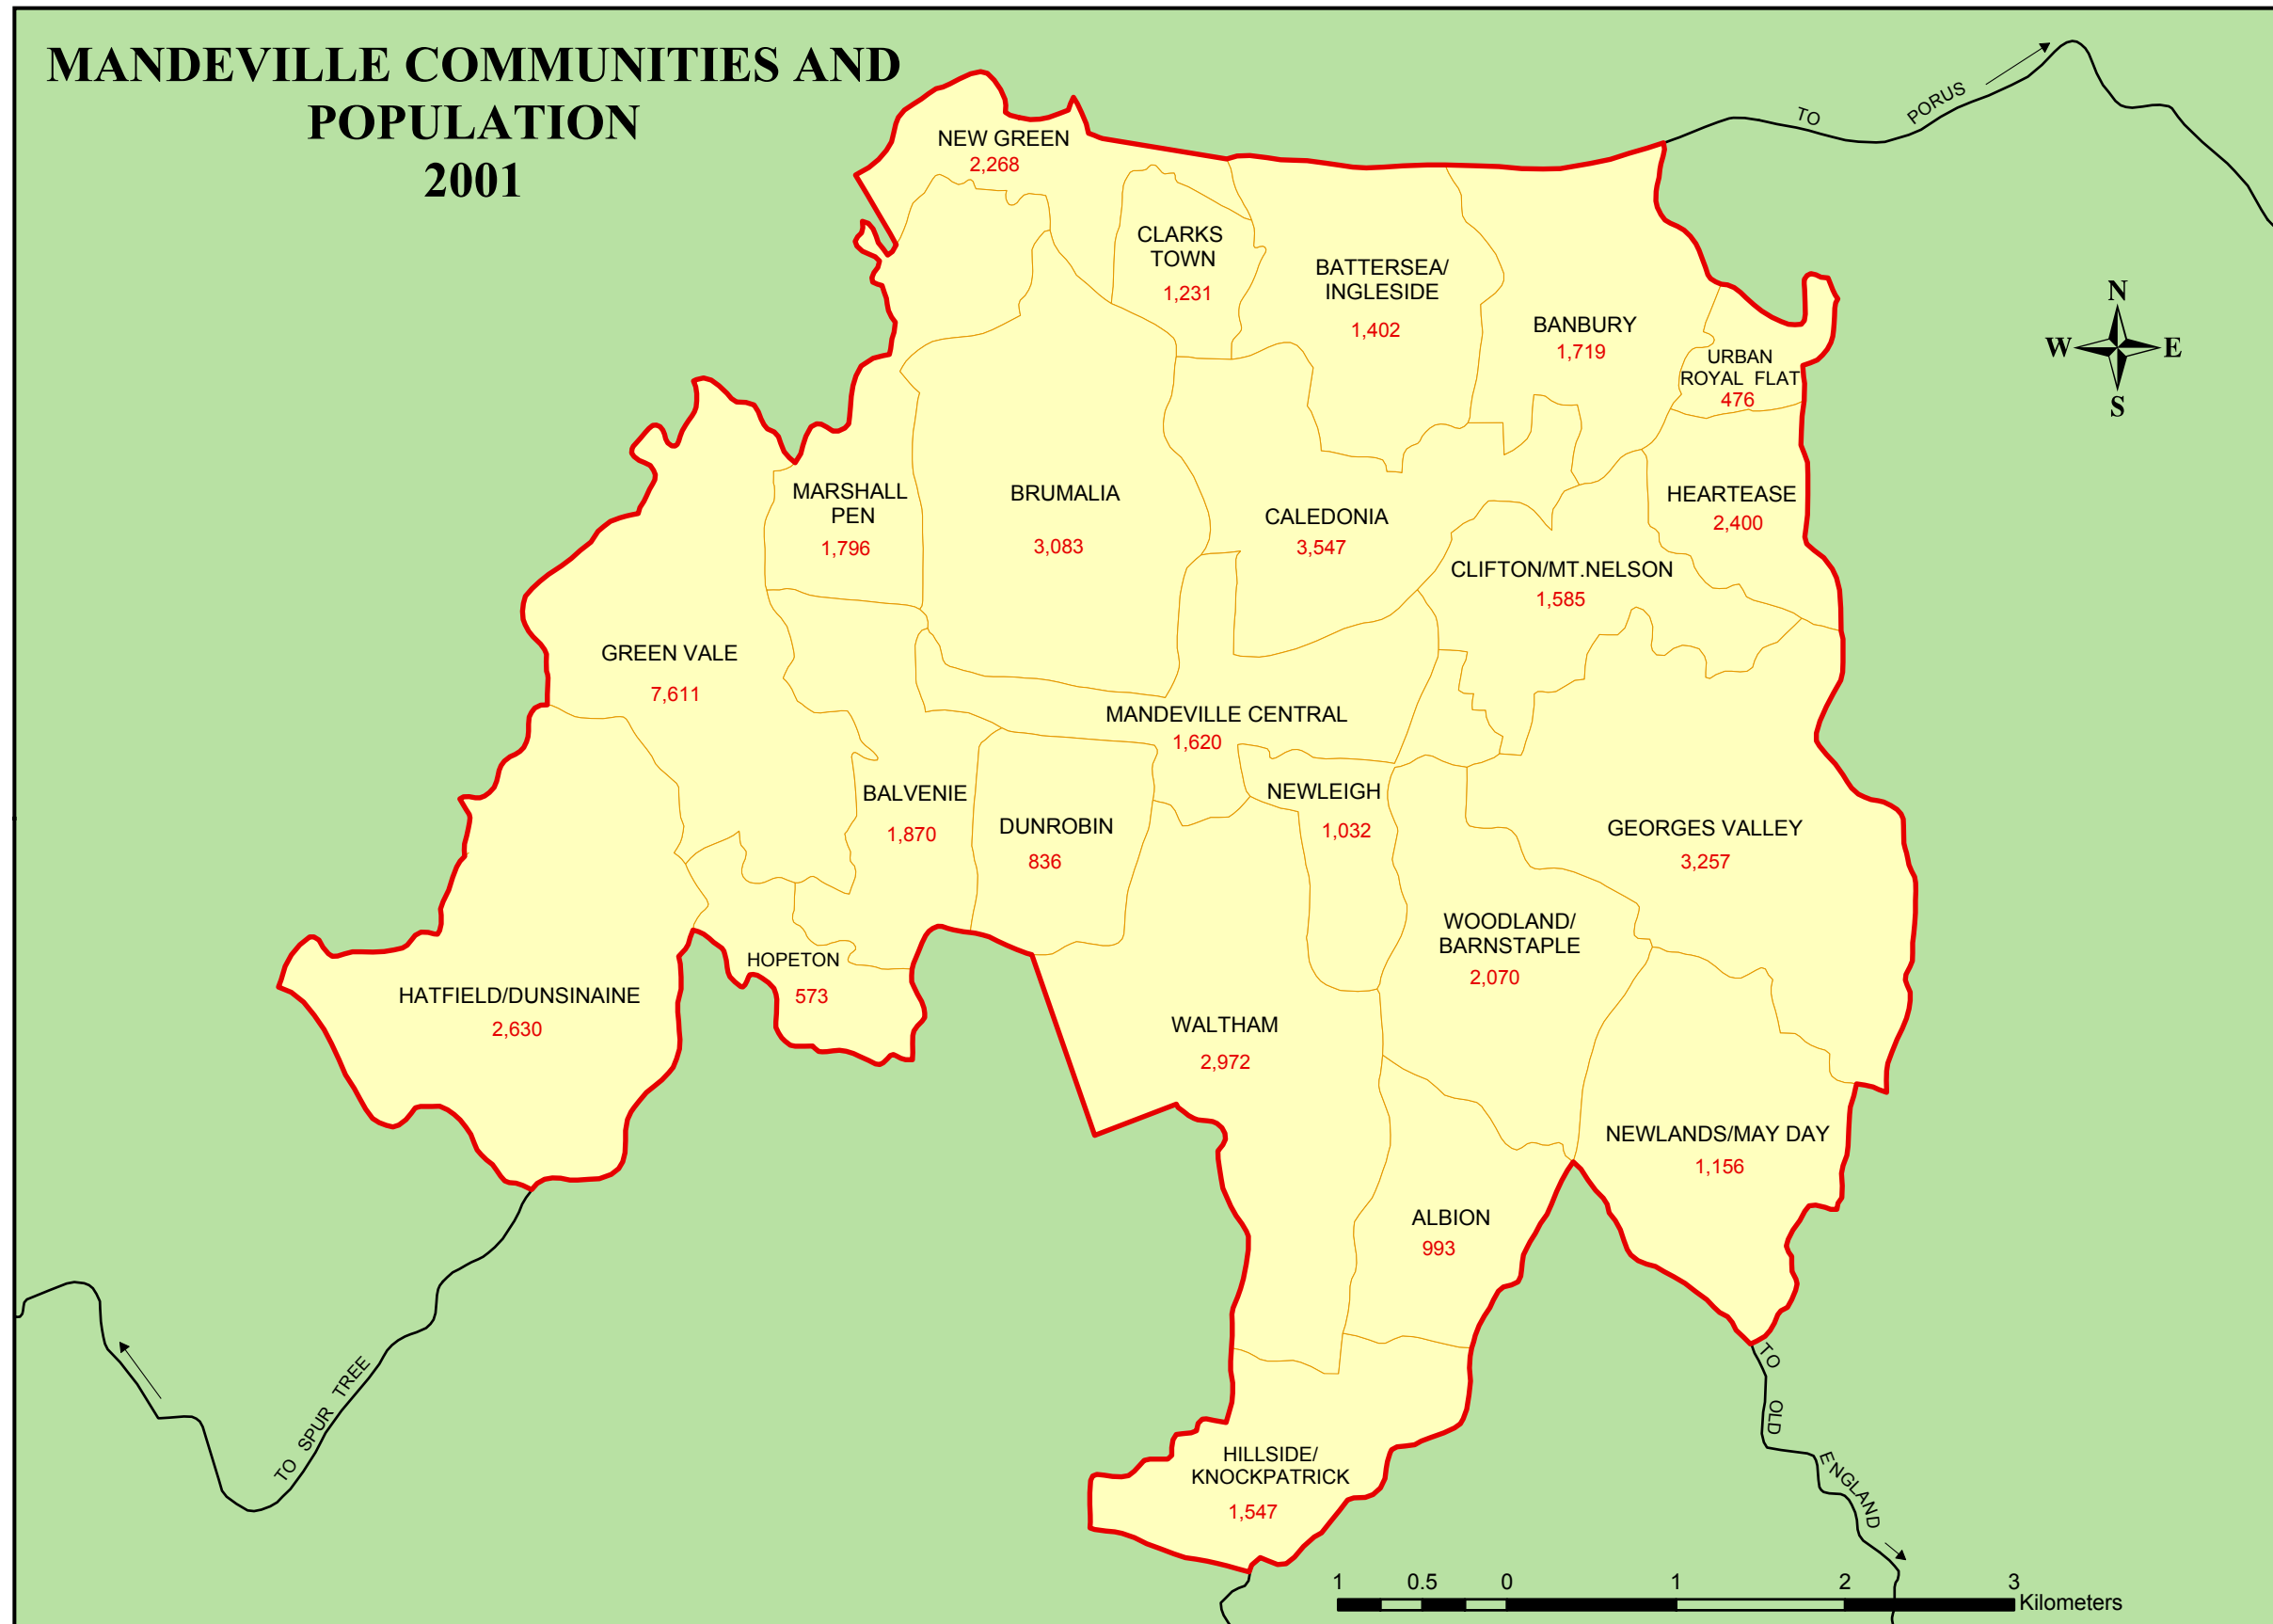

FALMOUTH COMMUNITIES AND POPULATION 2001

Legend

-  Community Boundary
-  Roads
-  Urban Fence
-  1990 Population

COMMUNITIES AND POPULATION 2001

Legend

St. Andrew	
1 Meadowbrook Estate	1,355
2 Forest Hills Garden	1,204
3 Three Oaks/Glendale	2,664
4 Oaklands	1,006
5 Kintyre	2,686
6 Hope Tavern	4,986
7 Elleston Flats/Mona Commons	2,552
8 Nannyville	2,414
9 Wilton Gardens/Rema	4,810
Kingston	
10 Tivoli Gardens	4,405
11 West Down Town	3,225
12 Hannah Town/Craig Town	3,493
13 Fletchers Land	3,970
14 Kingston Gardens	1,437
15 Passmore Town	5,978
16 Newton Square	2,358
17 Norman Gardens	2,337
18 South Side	1,166
	Urban Fence
	Roads

MANDEVILLE COMMUNITIES AND POPULATION 2001

Legend

	2001 Communities
	2001 Town Boundary
1,267	Population

MAY PEN COMMUNITIES AND POPULATION 2001

Legend

- Town Boundary
- 2001 Communities
- 2871 Population

MONTEGO BAY COMMUNITIES AND POPULATION 2001

Legend

- Urban Fence
- Community
- Roads
- 939 Population

PORTMORE COMMUNITIES AND POPULATION 2001

Legend

SPANISH TOWN COMMUNITIES AND POPULATION 2001

Legend

1	Angels Estate	1452
2	Irish Pen	1975
3	Hampton Green	1831
4	Tawes Pen	1822
5	Newton Park	901
6	Beggars Bush	1121
7	Jones Pen	1893
8	Dela Vega City	2492
	Community boundary	
	Urban Fence	
	Roads	
	Community Population	