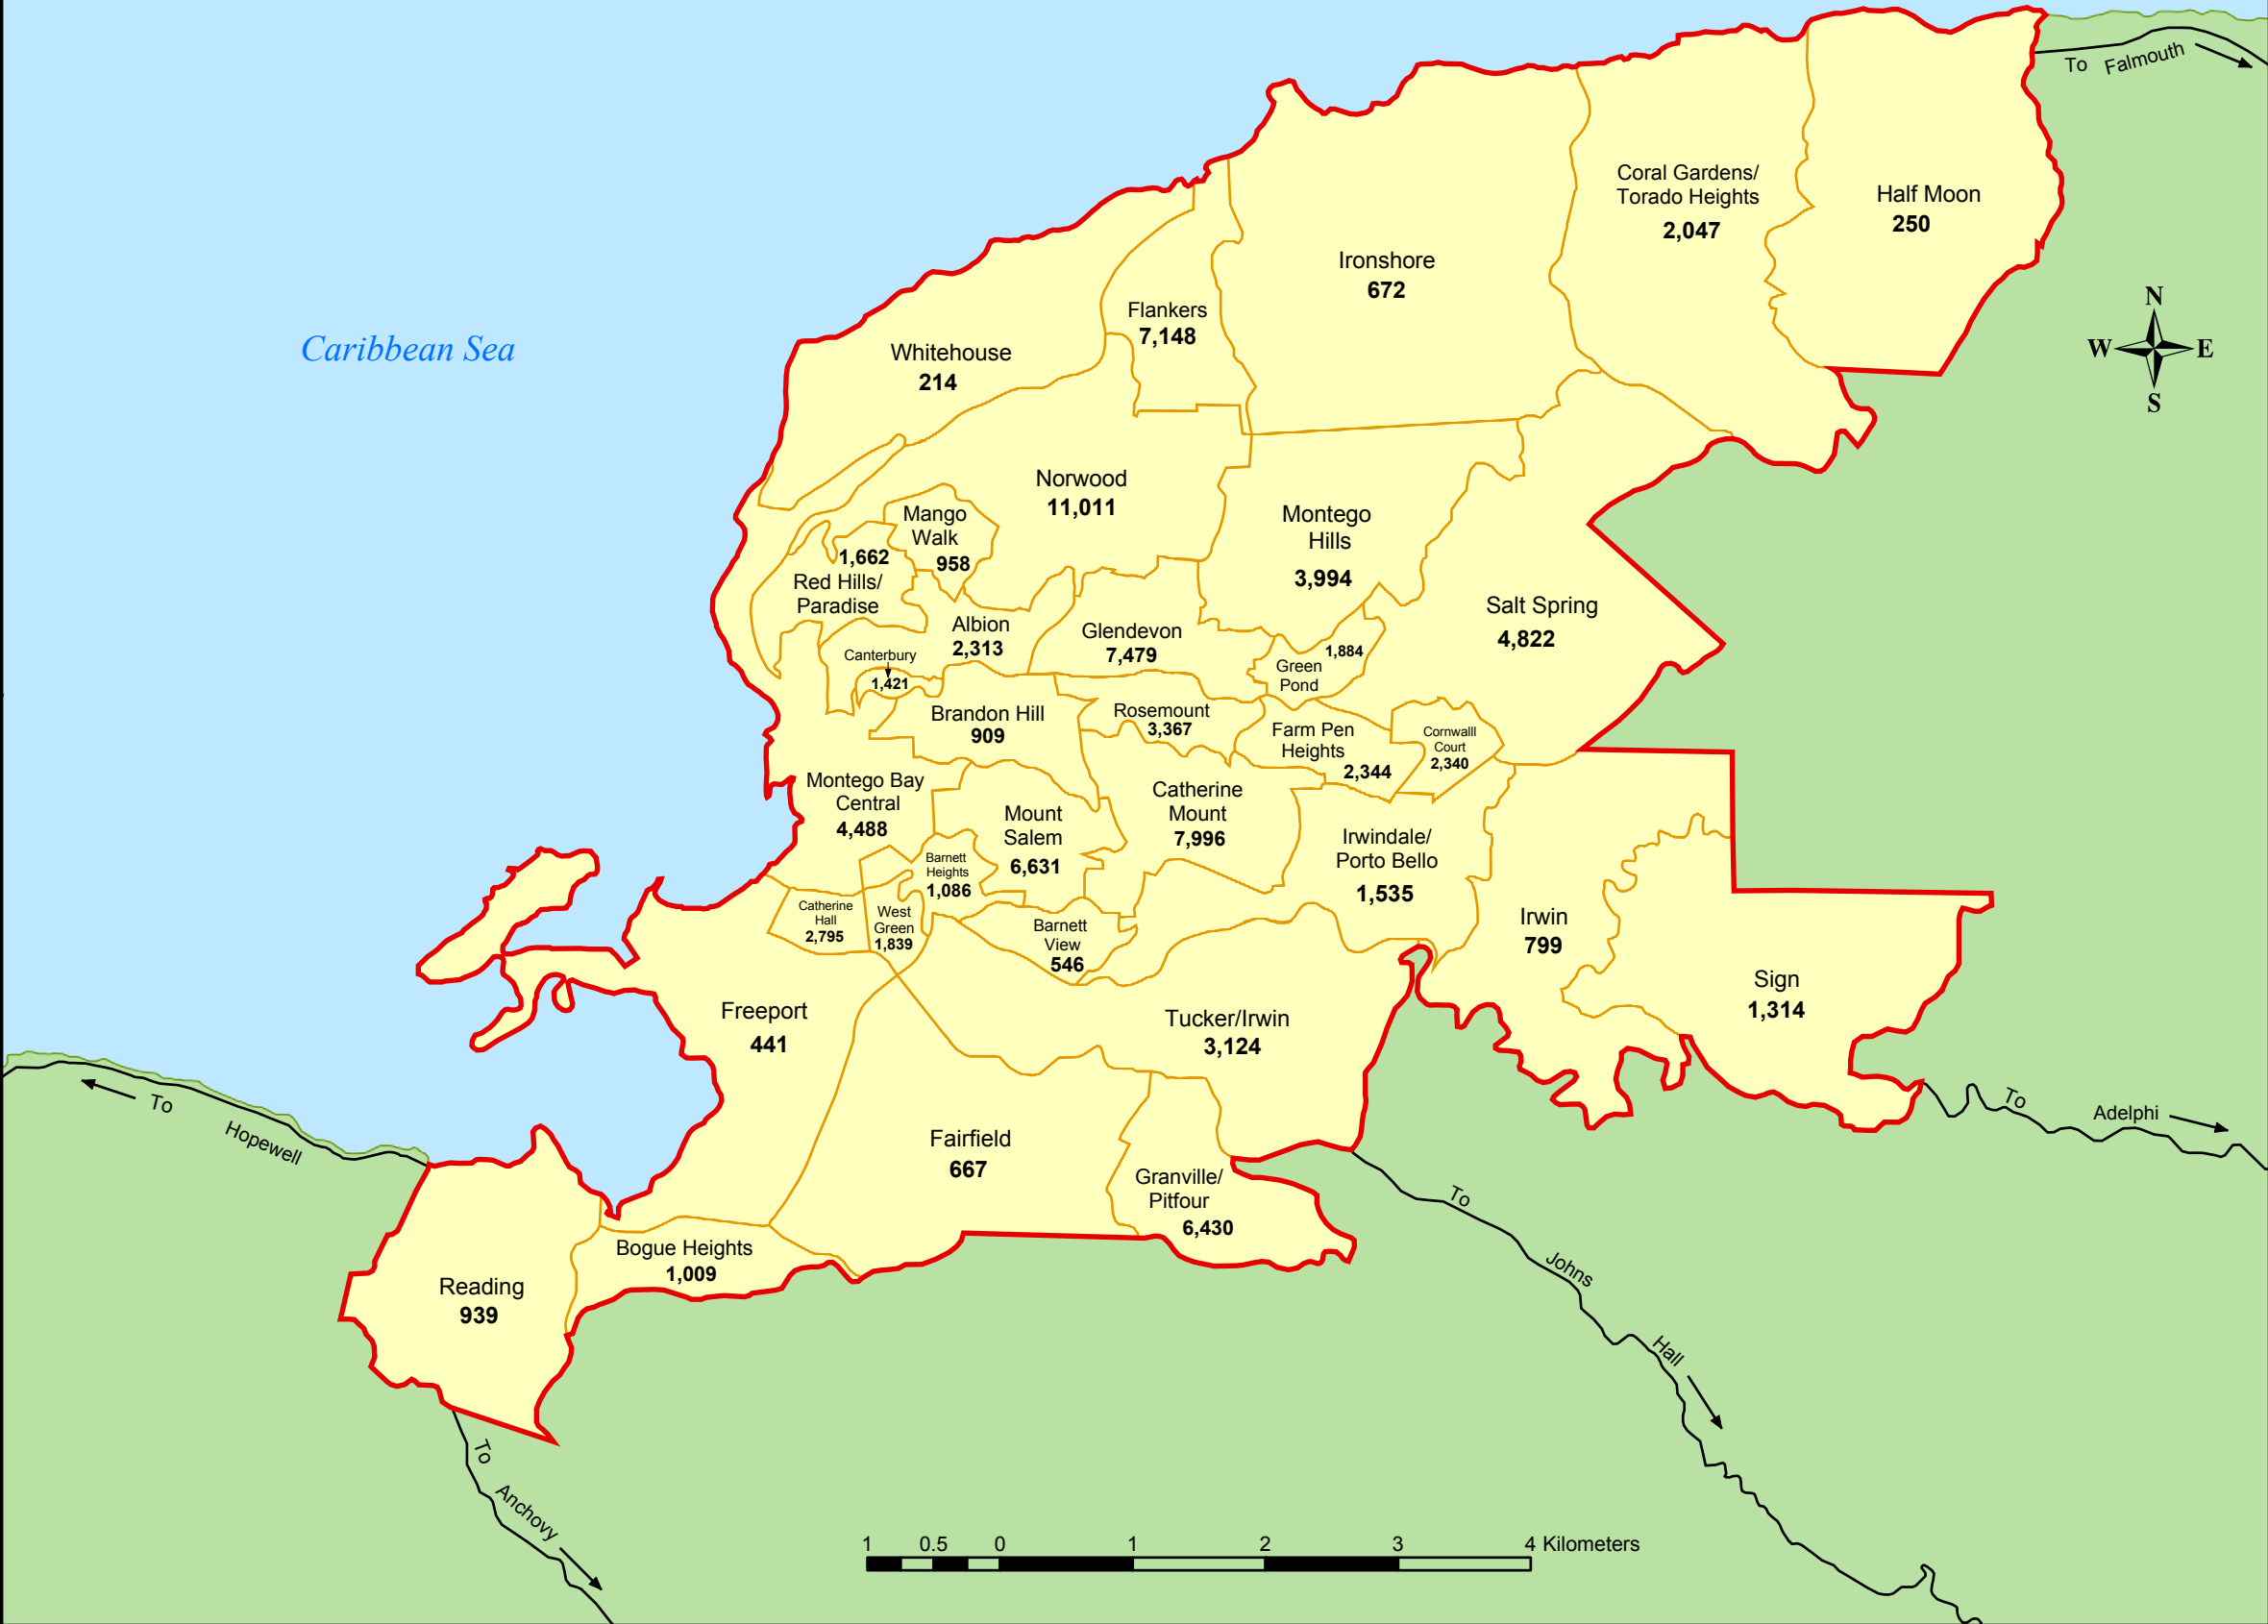

FALMOUTH COMMUNITIES AND POPULATION 2001

Legend

-  Community Boundary
-  Roads
-  Urban Fence
-  1990 Population

COMMUNITIES AND POPULATION 2001

Legend

St. Andrew	
1 Meadowbrook Estate	1,355
2 Forest Hills Garden	1,204
3 Three Oaks/Glendale	2,664
4 Oaklands	1,006
5 Kintyre	2,686
6 Hope Tavern	4,986
7 Elleston Flats/Mona Commons	2,552
8 Nannyville	2,414
9 Wilton Gardens/Rema	4,810
Kingston	
10 Tivoli Gardens	4,405
11 West Down Town	3,225
12 Hannah Town/Craig Town	3,493
13 Fletchers Land	3,970
14 Kingston Gardens	1,437
15 Passmore Town	5,978
16 Newton Square	2,358
17 Norman Gardens	2,337
18 South Side	1,166
	Urban Fence
	Roads

MANDEVILLE COMMUNITIES AND POPULATION 2001

Legend

	2001 Communities
	2001 Town Boundary
1,267	Population

MAY PEN COMMUNITIES AND POPULATION 2001

Legend

- Town Boundary
- 2001 Communities
- 2871 Population

MONTEGO BAY COMMUNITIES AND POPULATION 2001

Legend

- Urban Fence
- Community
- Roads
- 939 Population

PORTMORE COMMUNITIES AND POPULATION 2001

Legend

SPANISH TOWN COMMUNITIES AND POPULATION 2001

Legend

1	Angels Estate	1452
2	Irish Pen	1975
3	Hampton Green	1831
4	Tawes Pen	1822
5	Newton Park	901
6	Beggars Bush	1121
7	Jones Pen	1893
8	Dela Vega City	2492
	Community boundary	
	Urban Fence	
	Roads	
	Community Population	