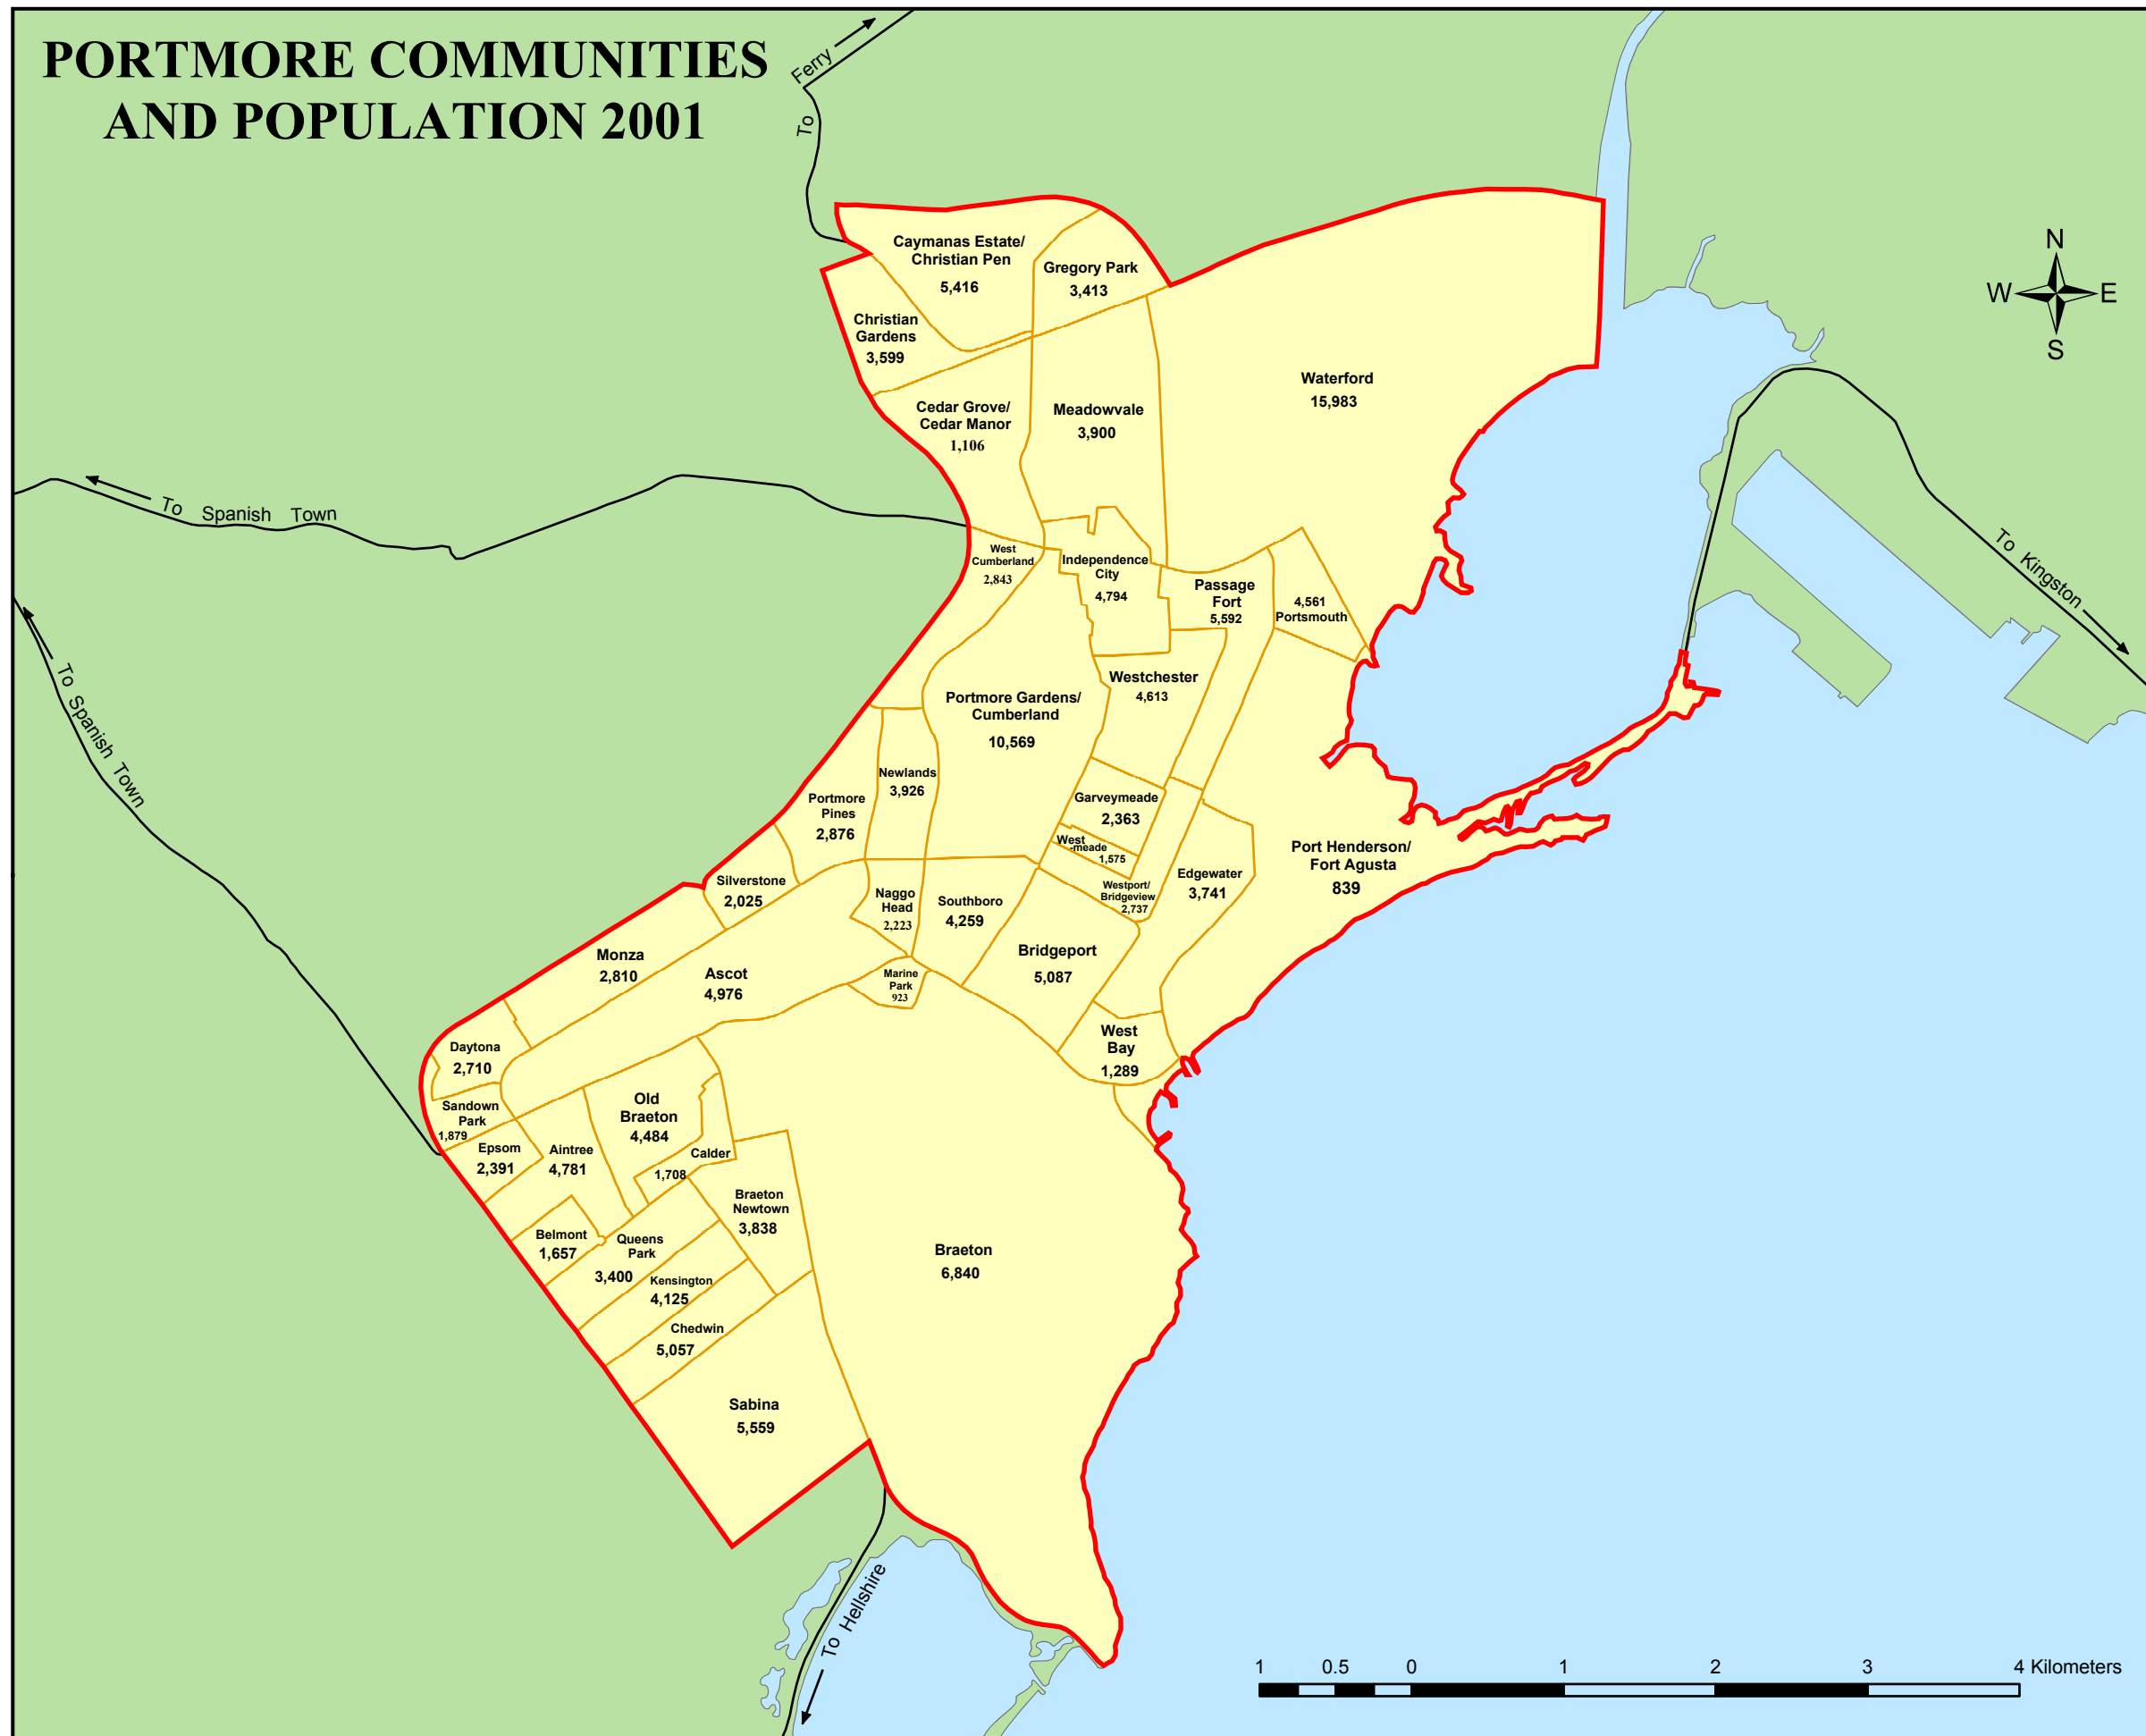

FALMOUTH COMMUNITIES AND POPULATION 2001

Legend

-  Community Boundary
-  Roads
-  Urban Fence
-  1990 Population

COMMUNITIES AND POPULATION 2001

Legend

St. Andrew	
1 Meadowbrook Estate	1,355
2 Forest Hills Garden	1,204
3 Three Oaks/Glendale	2,664
4 Oaklands	1,006
5 Kintyre	2,686
6 Hope Tavern	4,986
7 Elleston Flats/Mona Commons	2,552
8 Nannyville	2,414
9 Wilton Gardens/Rema	4,810
Kingston	
10 Tivoli Gardens	4,405
11 West Down Town	3,225
12 Hannah Town/Craig Town	3,493
13 Fletchers Land	3,970
14 Kingston Gardens	1,437
15 Passmore Town	5,978
16 Newton Square	2,358
17 Norman Gardens	2,337
18 South Side	1,166
	Urban Fence
	Roads

MANDEVILLE COMMUNITIES AND POPULATION 2001

Legend

	2001 Communities
	2001 Town Boundary
1,267	Population

MAY PEN COMMUNITIES AND POPULATION 2001

Legend

- Town Boundary
- 2001 Communities
- 2871 Population

MONTEGO BAY COMMUNITIES AND POPULATION 2001

Legend

- Urban Fence
- Community
- Roads
- 939 Population

PORTMORE COMMUNITIES AND POPULATION 2001

Legend

SPANISH TOWN COMMUNITIES AND POPULATION 2001

Legend

1	Angels Estate	1452
2	Irish Pen	1975
3	Hampton Green	1831
4	Tawes Pen	1822
5	Newton Park	901
6	Beggars Bush	1121
7	Jones Pen	1893
8	Dela Vega City	2492
	Community boundary	
	Urban Fence	
	Roads	
	Community Population	